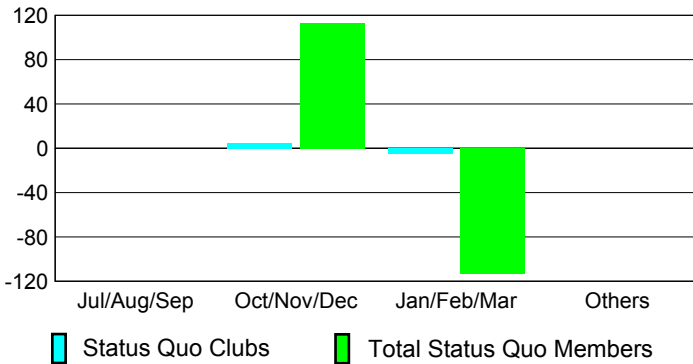

GMT: **SANGEETA JATIA**

Location: **NEPAL**

GMT CA: **6**

CLUBS

Month	New Club Goal	Actual New Clubs	Actual Dropped Clubs	Gain/Loss of Clubs
2012-2013				
Jul/Aug/Sep	3	6	0	6
Oct/Nov/Dec	3	4	5	-1
Jan/Feb/Mar	2	7	3	4
Apr/May/June	0	0	5	-5
Totals	8	17	13	4

Club Results 2012-2013

Goal, New, Dropped, Gain/Loss

MEMBERSHIP

Month	Net Memb Goal	Actual New Memb	Actual Dropped Memb	Gain/Loss of Memb
2012-2013				
Jul/Aug/Sep	88	257	155	102
Oct/Nov/Dec	83	233	105	128
Jan/Feb/Mar	64	253	93	160
Apr/May/June	-45	46	210	-164
Totals	190	789	563	226

Membership Results 2012-2013

Goal, New, Dropped, Gain/Loss

YTD Status Quo Clubs 2012-2013

Status Quo Clubs Compared to Status Quo Members

Gender Comparison 2012-2013

Club Gain/Loss 2012-2013

Membership Gain/Loss 2012-2013