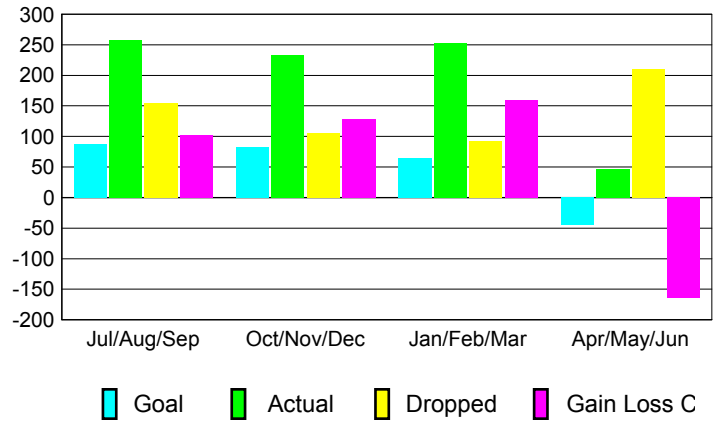

GMT: **SANGEETA JATIA**

Location: **NEPAL**

GMT CA: **6**

CLUBS

Month	New Club Goal	Actual New Clubs	Actual Dropped Clubs	Gain/Loss of Clubs
2012-2013				
Jul/Aug/Sep	3	6	0	6
Oct/Nov/Dec	3	4	5	-1
Jan/Feb/Mar	2	7	3	4
Apr/May/June	0	0	5	-5
Totals	8	17	13	4

Club Results 2012-2013

Goal, New, Dropped, Gain/Loss

MEMBERSHIP

Month	Net Memb Goal	Actual New Memb	Actual Dropped Memb	Gain/Loss of Memb
2012-2013				
Jul/Aug/Sep	88	257	155	102
Oct/Nov/Dec	83	233	105	128
Jan/Feb/Mar	64	253	93	160
Apr/May/June	-45	46	210	-164
Totals	190	789	563	226

Membership Results 2012-2013

Goal, New, Dropped, Gain/Loss

YTD Status Quo Clubs 2012-2013

Status Quo Clubs Compared to Status Quo Members

Gender Comparison 2012-2013

Club Gain/Loss 2012-2013

Membership Gain/Loss 2012-2013