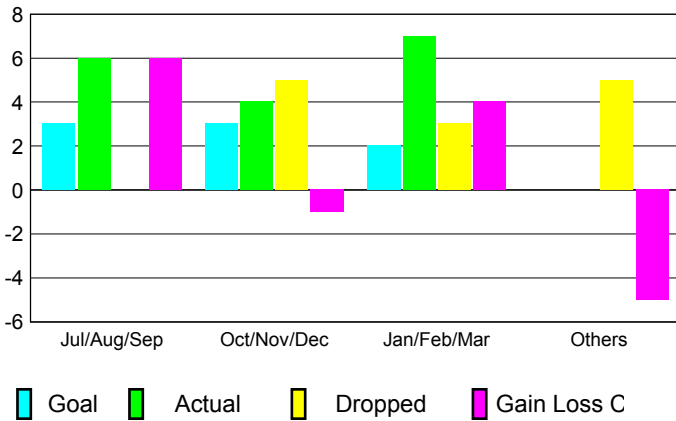

GMT: **SANGEETA JATIA**

Location: **NEPAL**

GMT CA: **6**

CLUBS

Month	New Club Goal	Actual New Clubs	Actual Dropped Clubs	Gain/Loss of Clubs
2012-2013				
Jul/Aug/Sep	3	6	0	6
Oct/Nov/Dec	3	4	5	-1
Jan/Feb/Mar	2	7	3	4
Apr/May/June	0	0	5	-5
Totals	8	17	13	4

Club Results 2012-2013

Goal, New, Dropped, Gain/Loss

MEMBERSHIP

Month	Net Memb Goal	Actual New Memb	Actual Dropped Memb	Gain/Loss of Memb
2012-2013				
Jul/Aug/Sep	88	257	155	102
Oct/Nov/Dec	83	233	105	128
Jan/Feb/Mar	64	253	93	160
Apr/May/June	-45	46	210	-164
Totals	190	789	563	226