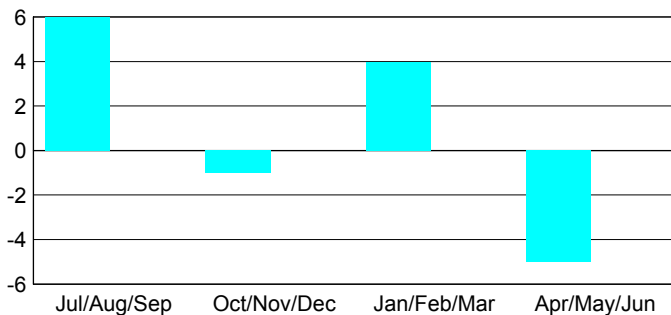

Club Results 2012-2013

Goal, New, Dropped, Gain/Loss

MEMBERSHIP

Month	Net Memb Goal	Actual New Memb	Actual Dropped Memb	Gain/Loss of Memb
2012-2013				
Jul/Aug/Sep	88	257	155	102
Oct/Nov/Dec	83	233	105	128
Jan/Feb/Mar	64	253	93	160
Apr/May/June	-45	46	210	-164
Totals	190	789	563	226

Membership Results 2012-2013

Goal, New, Dropped, Gain/Loss

YTD Status Quo Clubs 2012-2013

Status Quo Clubs Compared to Status Quo Members

Gender Comparison 2012-2013

Club Gain/Loss 2012-2013

Membership Gain/Loss 2012-2013